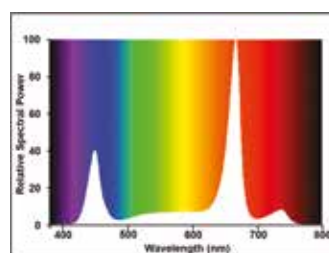

Gro-Lux® LED Universal