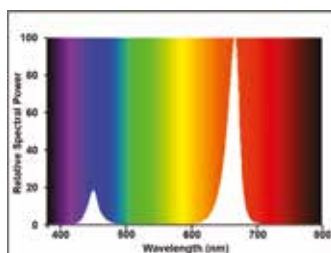

The Gro-Lux® LED modules can be used on their own, or fixed to the Gro-Lux® LED frames for a maximum output on top lighting installations.

Product information

Code	Description	Voltage (V)	Module Wattage (W)	Power Factor (λ)	Frequency (Hz)	Output Current (mA)	Beam Angle (°)	Phytosynthetic Flux (plm)	Photosynthetic Photon Flux - PPF (μmol/s)	Photosynthetic Efficacy (μmol/J)	Ingress Protection Rating	Average Life (hrs) At Ta 25°C	Packing Qty
Gro-Lux® LED Linear													
0020913	Gro-Lux® LED Linear Vegetative R85%	42	59	1.0	DC	1400	120	34,000	180	3.06	IP66	30,000	1
0020914	Gro-Lux® LED Linear Universal	47	66	1.0	DC	1400	120	27,000	150	2.51	IP66	30,000	1
0020915	Gro-Lux® LED Linear Vegetative R85%	42	59	1.0	DC	1400	120	34,000	180	3.06	IP66	30,000	3
0020916	Gro-Lux® LED Linear Universal	47	66	1.0	DC	1400	120	27,000	150	2.51	IP66	30,000	3

Code	Description
Gro-Lux® LED Frames	
0020909	Gro-Lux® 4x
0020910	Gro-Lux® 6x

Comments

Vegetative spectrum Narrow spectrum Red/Blue (85%/15%). Optimised for maximum efficacy vegetative growth, only for supplementary lighting with natural sunlight.

Universal spectrum Wide Spectrum Red/Blue/White/Far Red. A Universal light source for all stages of plant growth, optimised for applications without natural sunlight.

Spectral Data

Gro-Lux® LED Vegetative