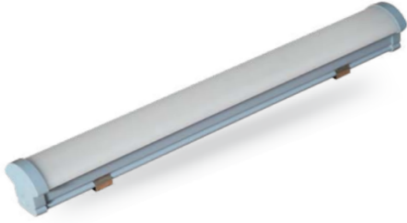

## Etanj Led Armature

Etanj Led Armatür 50W 4400lm

BL-E2-0018

### Product features

- 1500mm Etanj Led Armatür 50W 4400lm 50.000 saat ömür.
- 3 yıl garanti. 4000K renk sıcaklığı,
- Montaj kiti ile tavana montaja uygun.

IP65

## PRODUCT OVERVIEW

IPC Code	BL-E2-0018
Product name	1500mm Etanj Led Armature 50W 4400lm
Technology	LED
Mount	Surface
General application	Education, Logistics & Industry, Office, Retail,
Certifications	CE / TSE EN 60598-2-1
ETIM Class	-----
Fixture luminous flux (lm)	4400
Luminaire efficacy (lm/W)	88
Colour temperature (K)	4000K
CRI (Ra)	>80
Photobiological Risk Group	Exempt Group 0
Total power consumption (W)	50
Electrical protection	Class II
Dimmable	No
IP rating	IP65
IK rating	IK10
Product EAN number	-----
Lamps	No