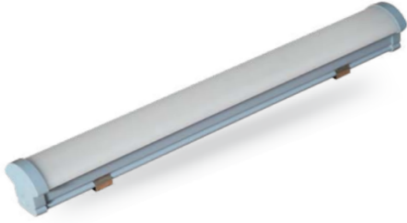

SYLVANIA

Etanj Led Armature

Etanj Led Armatür 50W 4400lm

BL-E2-0017

Product features

- 1500mm Etanj Led Armatür 50W 4400lm 50.000 saat ömür.
- 3 yıl garanti. 6500K renk sıcaklığı,
- Montaj kiti ile tavana montaja uygun.

IP65

PRODUCT OVERVIEW

IPC Code	BL-E2-0017
Product name	1500mm Etanj Led Armature 50W 4400lm
Technology	LED
Mount	Surface
General application	Education, Logistics & Industry, Office, Retail,
Certifications	CE / TSE EN 60598-2-1
ETIM Class	-----
Fixture luminous flux (lm)	4400
Luminaire efficacy (lm/W)	88
Colour temperature (K)	6500K
CRI (Ra)	>80
Photobiological Risk Group	Exempt Group 0
Total power consumption (W)	50
Electrical protection	Class II
Dimmable	No
IP rating	IP65
IK rating	IK10
Product EAN number	-----
Lamps	No

DATA TABLE

General data	
IPC Code	BL-E2-0017
Product name	1500mm Etanj Led Armature 50W 4400lm
Technology	LED
Mount	Surface
General application	Education, Logistics & Industry, Office, Retail,
Certifications	CE / TSE EN 60598-2-1
ETIM Class	-----