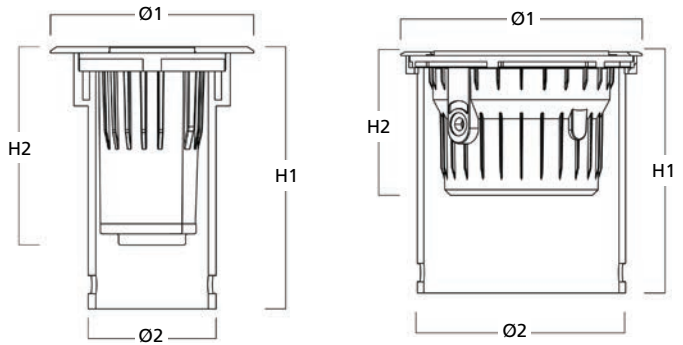

Sipariş kılavuzu için lütfen sayfa 75'i ziyaret edin

Ölçü (Ø1 x Ø2 x H1 H2)	Voltaj	Lümen
100mm x 66mm x 129mm x 98mm	3,5W	125lm
120mm x 84mm x 136mm x 104mm	5,7W	390lm
200mm x 194mm x 229mm x 128mm	13,5W	1075lm
260mm x 224mm x 265mm x 154mm	29W	2075lm