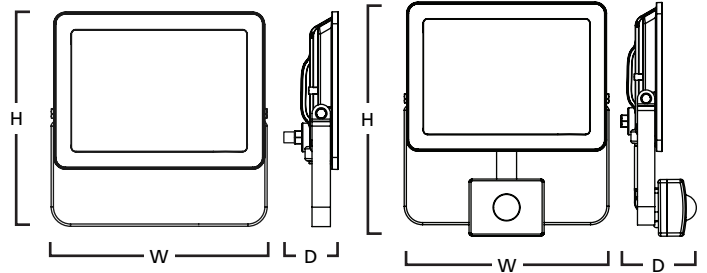

Ölçü (WxHxD)	Voltaj	Lümen
114mm x 96mm x 38mm	10W	950lm
156mm x 126mm x 38mm	30W	2,850lm
193mm x 190mm x 48mm	50W	4,750lm
193mm x 190mm x 48mm	70W	6,650lm
283mm x 263mm x 44mm	100W	9,500lm
*156mm x 178mm x 67mm	11W	950lm
*156mm x 178mm x 67mm	31W	2,850lm
*193mm x 211mm x 70mm	51W	4,750lm

*PIR version