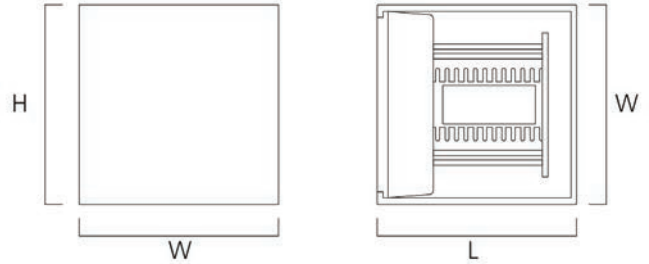

Özellikler

- Gösterişli ve şık dış mekanlar için LED aydınlatma armatür ürün seçenekleri
- Dış cephe girişlerini aydınlatmak için mükemmel ürün seçeneği
- Mimari etkilerin yaratılmasına izin veren, her iki yönde ayarlanabilir 'ahır kapıları' ile yukarı/aşağı kare armatür mevcuttur
- Gövde renk seçenekleri: RAL9016 (beyaz) veya RAL9005 (siyah)
- Yuvarlak ve Kare Beyaz dış mekan seçenekleri 880lm, 12W, 73lm/W
- Mikrodalga hareket sensörü versiyonları
- 3.000K renk seçeneği
- Kullanım ömrü: 30.000 saat (L70B50)

Ölçü (W x H x L)

108mm x 108mm x 109mm

Voltaj

5

Lümen

2x150lm