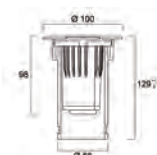

0049036	Interrata XS IP67 Dépoli 100lm 830	68,50	1
0049037	Interrata XS IP67 Dépoli 100lm 840	68,50	1
0049038	Interrata XS IP67 Clair 100lm 830 NB	68,50	1
0049039	Interrata XS IP67 Clair 100lm 840 NB	68,50	1