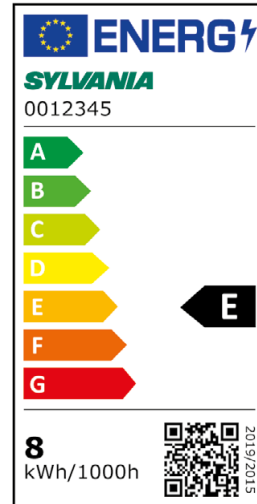

This was accompanied by The Energy Label Regulation (ELR) which recalibrated the energy rating scale that is displayed on the packaging, which enabled a wider scope of efficiency performance.

RoHS

Over the last few years the present **RoHS** exceptions relating to mercury containing lamps have been the subject of a review process. Since discharge lamps do not function without mercury, they are currently listed as exceptions under the current RoHS Directive (2011/65/EU).