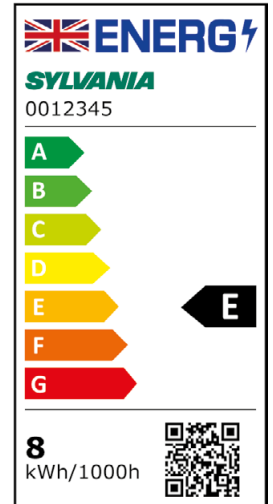

This was accompanied by The Energy Label Regulation (ELR) which recalibrated the energy rating scale that is displayed on the packaging, which enabled a wider scope of efficiency performance.

RoHS

Over the last few years the present **RoHS** exceptions relating to mercury containing lamps have been the subject of a review process. Since discharge lamps do not function without mercury, they are currently listed as exceptions under the current RoHS Directive (2011/65/EU).