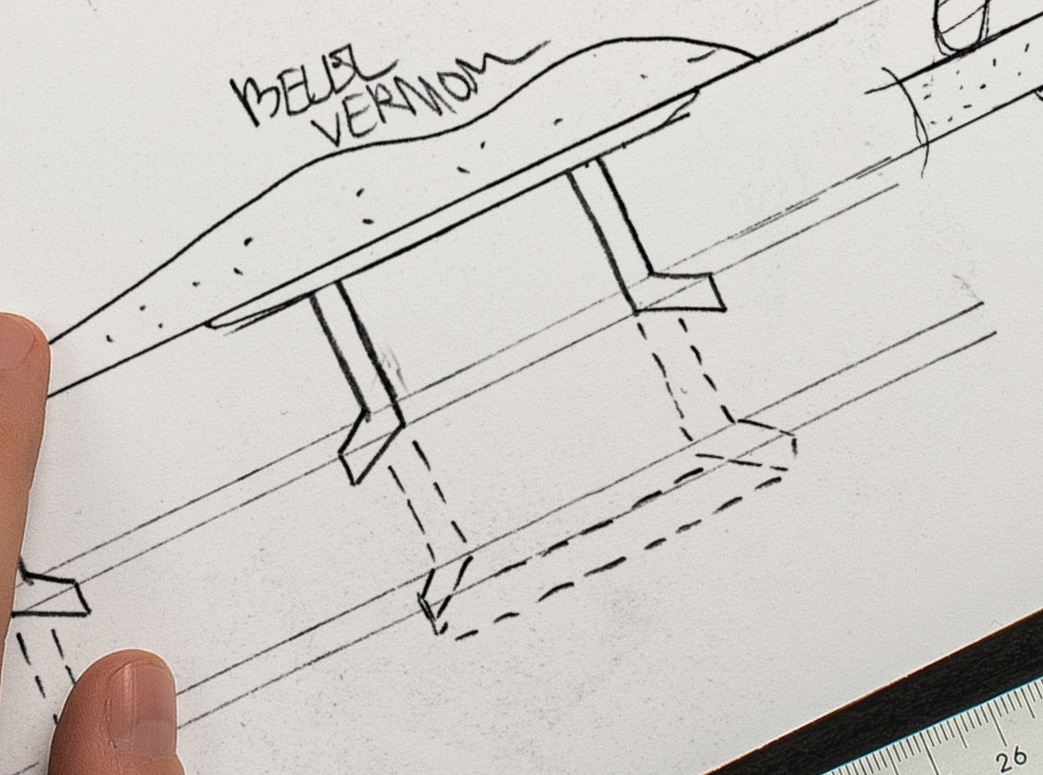

FIRT  
FIX  
CHASS  
(DIF CI)

VIEW FROM ABOVE  
CEILING LIGHT ENGINE

MET  
LINGS RETENTEN

BEUSE  
VERNON

AMPLES  
R-UP