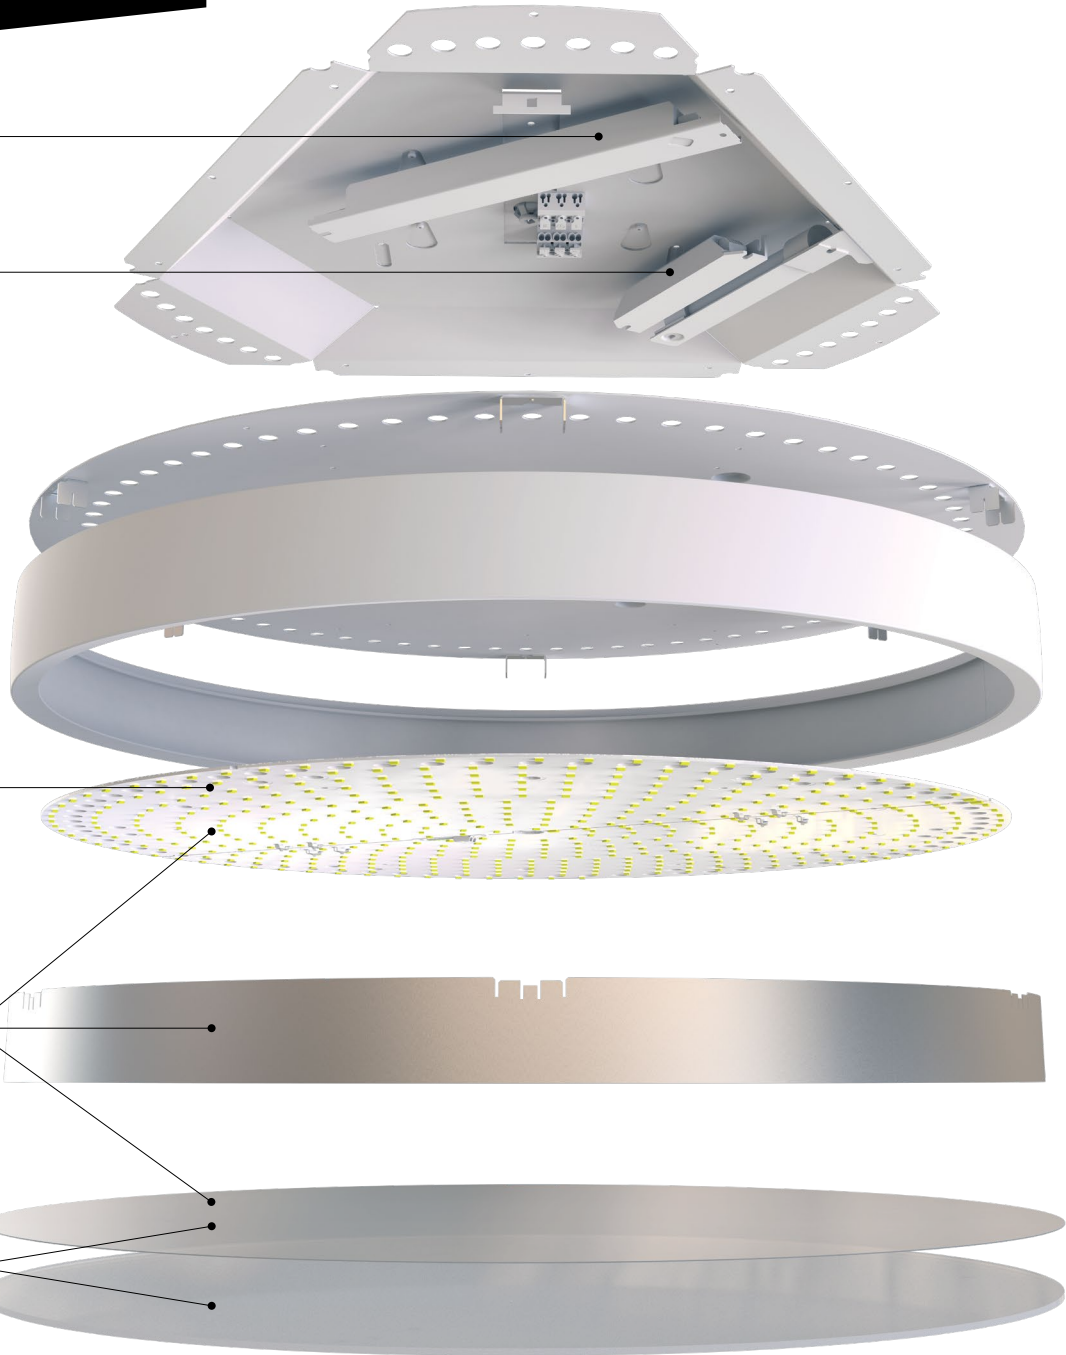

Concord Colossal

Thanks to its design the new Colossal delivers soft, extremely homogeneous, glare-free, efficient and uniform illumination in all environments.

Efficacy up to 145lm/W

3hrs emergency available for all dimensions

CRI80 and CRI90*

Homogenous light distribution

Comfort light
UGR ≤ 19

*Only 4000K versions.

All dimensions are SylSmart Connected and SylSmart Standalone enabled.