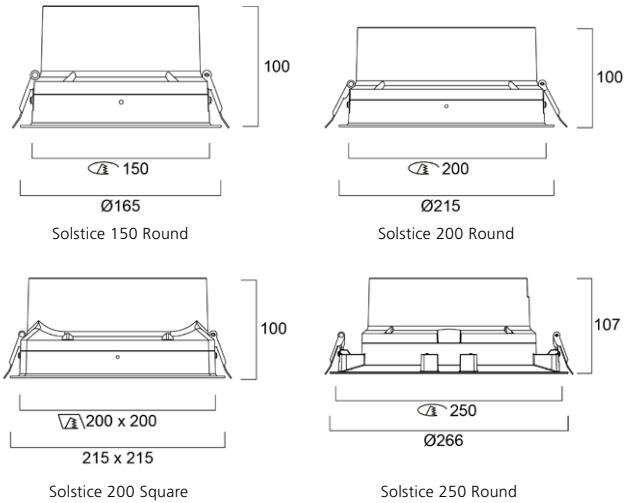

Accessories

Code	Description
0046600	Emergency Pack Manual Testing 6V-55V
0046601	Emergency Pack Self Test/DALI monitoring 6V-55V

Photometric Data

Solstice 150

Solstice 200 & Solstice 250

Dimension (mm)

Product photos