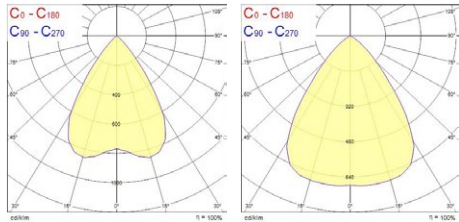

Photometric Data

Solstice 150

Solstice 200 & Solstice 250