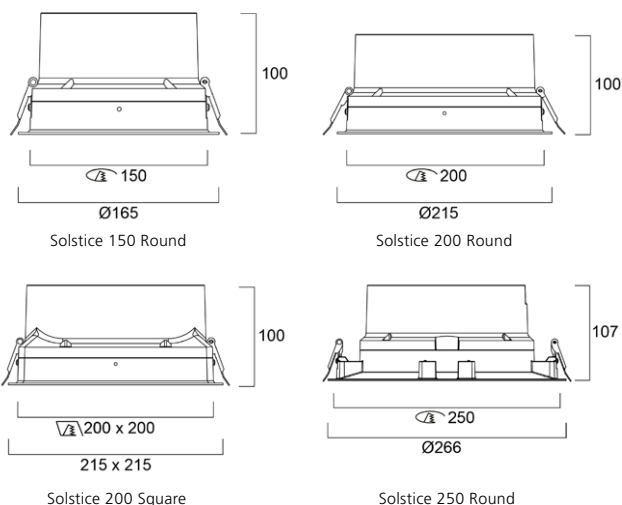

Dimension (mm)

Product photos

Solstice 150mm with black reflector

Solstice 200mm with black reflector

Solstice 150mm with silver reflector

Solstice 200mm with silver reflector

Solstice 150mm with gold reflector