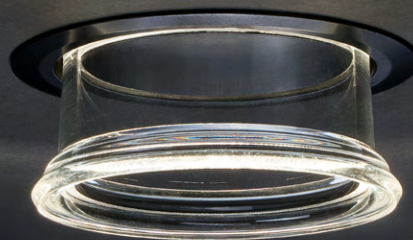

reddot winner 2023

Concord Equinox