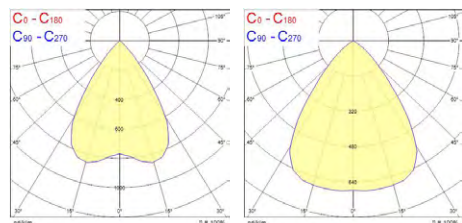

Accessories

Code	Description
0046600	Emergency Pack Manual Testing 6V-55V
0046601	Emergency Pack Self Test/DALI monitoring 6V-55V

Photometric Data

Solstice 150

Solstice 200 & Solstice 250