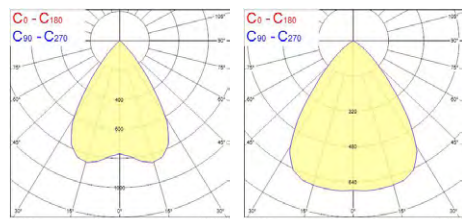

Photometric Data

Solstice 150

Solstice 200 & Solstice 250